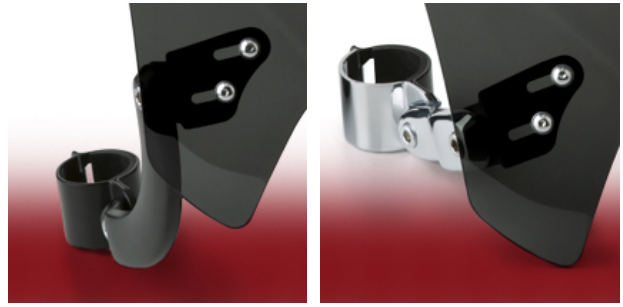

Product Benefits

Quality Features

Hardware/Materials

The **Mohawk™** has a sporty, minimalist design yet still offers good wind protection. The clean appearance is accented with your choice of chrome or black mounting hardware.

Our **Linking Arm Mounting Hardware** with countersunk screws offers a truly custom fit for bikes with exposed fork tubes. Our patented slotted windshield brackets are engineered for fork width adjustment from 8.5"-11.0" (21.6-28.0cm) spacing. There are few bikes that this windshield *cannot* fit.

Also available is our **Headlight Mount Hardware** that is the perfect setup for many standard bikes and older models with traditional headlight mounting.

The Mohawk is a lot of quality in a very small package.

NEED ASSISTANCE?
Contact Us
Customer Support
FAQ's

ABOUT US
Who We Are
Our ZTechnik® Brand

NATIONAL CYCLE, INC.
2200 S. Maywood Drive
Maywood, IL 60153-1745
U.S.A.

P: 708-343-0400
F: 708-343-0625
E: info@nationalcycle.com

Follow us on: