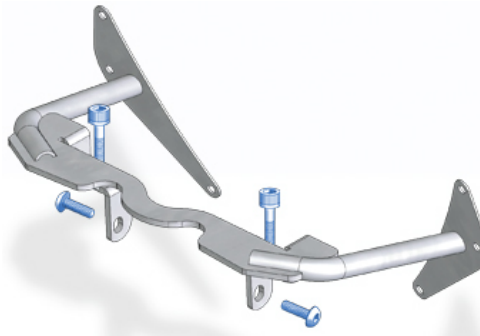

1. ¹ Centerline measurement from top of fairing edge to top of screen
2. ² Centerline measurement from bottom center mount hole to top of screen
3. ³ Centerline measurement from top of screen to bottom edge of screen
4. ⁴ Measured from top of stock headlight shroud to top of windscreen

All widths are measured in a straight horizontal line across the back of the screens at their widest point.

† **VStream+ Windscreens** include custom-made, highly engineered and super-strong mounting hardware to accommodate bikes that have no provision for bolt-on windscreens.

VStream+ Mount Kits are included for some models to provide sufficient strength and rigidity to mount taller, touring-sized windscreens.

All VStream+ hardware is designed specifically for each model bike and is finished to match the bike's OEM finish.

VStream+ Mount Kits are included with the windshield.