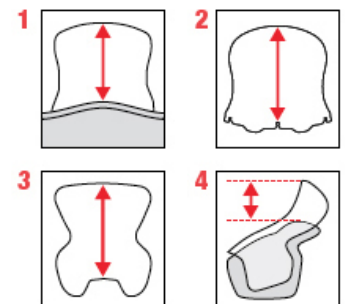

**INDIAN**

CHIEFTAIN 2014-20  
 ROADMASTER 2014-20

<u>N20703</u>	Quantum; Dk. Tint	11.25" (28.6cm) <sup>3</sup>
<u>N20704</u>	Quantum; Lt. Tint	14.25" (36.2cm) <sup>3</sup>
<u>N20705</u>	Quantum; Clear	17.25" (43.8cm) <sup>3</sup>

**VICTORY**

CROSS COUNTRY 2010-17  
 CROSS COUNTRY TOUR 2010-17

<u>N20700</u>	FMR; Clear	12.25" (31.1cm) <sup>1</sup>
<u>N20701</u>	FMR; Lt. Tint	10.25" (26.0cm) <sup>1</sup>
<u>N20702</u>	FMR; Dk. Tint	08.25" (21.0cm) <sup>1</sup>

- 1 Centerline measurement from top of screen to top of fairing edge
- 2 Centerline measurement from bottom center mount hole to top of screen
- 3 Centerline measurement from top of screen to bottom edge of screen
- 4 Measured from top of stock headlight shroud to top of windscreen