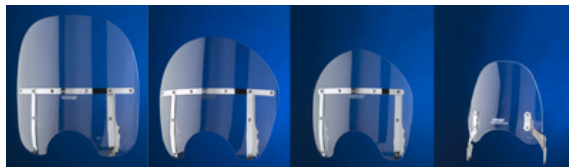

LEARN MORE

Product Benefits

Quality Features

Hardware/Materials

One Mount Kit... Four Windshields!

The SwitchBlade® Quick Release Mounting System gives you the flexibility to mount any one of four styles of SwitchBlade Windshields to your motorcycle with ONE Mount Kit. On and Off in Less Than Five Seconds... Without Tools!

Wind In Your Hair When You Want It... Full Wind Protection When You Need It!™

We know first-hand how windshield requirements may change during the season or from ride to ride. It makes good sense to design a hardware system that allows a rider to easily change windshields. Now you can change windshield styles in a matter of seconds, without having to turn one screw!

NEED ASSISTANCE?

Contact Us
Customer Support
FAQ's

ABOUT US

Who We Are
Our ZTechnik® Brand

NATIONAL CYCLE, INC.

2200 S. Maywood Drive
Maywood, IL 60153-1745
U.S.A.

P: 708-343-0400
F: 708-343-0625
E: info@nationalcycle.com

Follow us on: