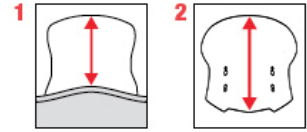

<u>N20020</u>	GL1800 Gold Wing Deluxe+^C	2018-20	Quantum; Clear	19.00" (48.3cm)³	24.25" (61.6cm)
<u>N20022</u>	GL1800 Gold Wing	2018-20	Quantum; Clear	17.75" (45.1cm)²	21.38" (54.3cm)
<u>N20023</u>	GL1800 Gold Wing	2018-20	Quantum; Clear	19.75" (50.1cm)²	22.38" (56.8cm)
<u>N20024</u>	GL1800 Gold Wing	2018-20	Quantum; Clear	21.75" (55.2cm)²	23.25" (59.0cm)

^A Without vent hole

^B With vent hole; use existing OEM vent and hardware or use National Cycle's 23050 Replacement Vent

^C Includes National Cycle's 23050 Replacement Vent and exclusive RainZip® pre-treatment

¹ Centerline measurement from top of fairing edge to top of screen

² Centerline measurement from top of screen to bottom edge of screen

All widths are measured in a straight horizontal line across the back of the screens at their widest point.

+ VStream+ Windscreens include custom-made, highly engineered and super-strong mounting hardware to accommodate bikes that have no provision for bolt-on windscreens.

VStream+ Mount Kits are included for some models to provide sufficient strength and rigidity to mount taller, touring-sized windscreens.

All VStream+ hardware is designed specifically for each model bike and is finished to match the bike's OEM finish.

VStream+ Mount Kits are included with the windshield.