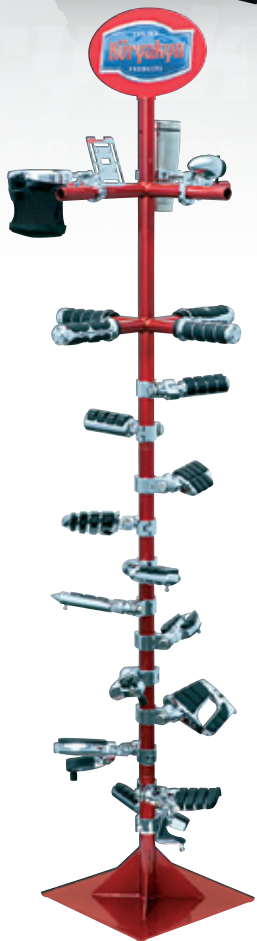

## DISPLAY BENEFITS:

- PORTABLE
- CUSTOMERS CAN SEE IT BEFORE THEY BUY IT
- INTELLIGENTLY ARRANGED & PROFESSIONALLY FINISHED

**L.E.D. HEADLAMP**  
P/N 112537

**EDGE SADDLEBAGS  
& BRACKETS** P/N 112524

**HANDLEBAR ACCESSORIES**  
P/N 112523

**CONTACT  
US TODAY!**

**PEG TREE**  
P/N 112521

**GUARDIAN BELLS**  
P/N 112511

**SUPER LIZARD<sup>®</sup>  
LIGHTS**  
P/N 112500

**LUGGAGE  
ROLLING DISPLAY**  
P/N 112514